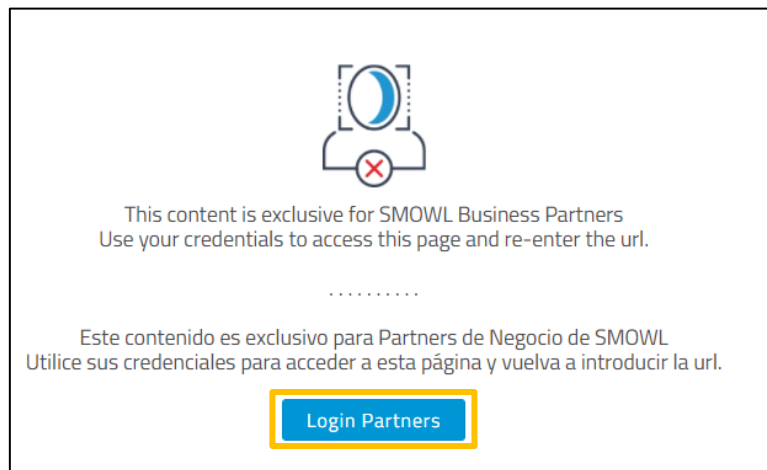

Smowltech

Access to
Partners site

1. Access to our website

The new partners site is located within our website. <https://smowl.net/>

You can find the login link at the bottom of the page.

Footer smowl.net

2. Enter your password

Once you click on “Partners site” link, you will be directed to a new page where you will be informed that the access is restricted, so you must identify yourself by clicking on “Login Partners” button.